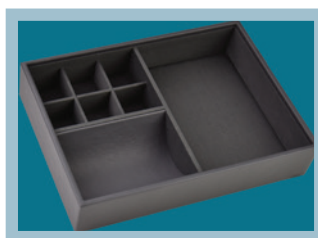

Jewellery Box Set

CLASSIC VALET BOX