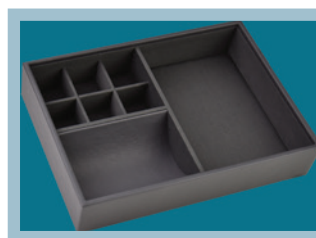

CLASSIC VALET BOX