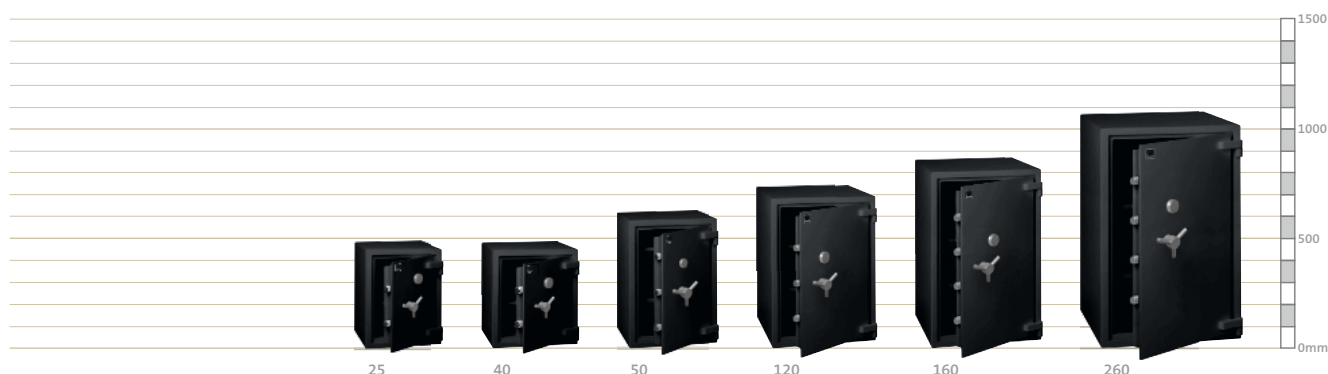

Tested.
Certified.
Approved.

Safe™

6 SIZES AVAILABLE

KEY OR ELECTRONIC LOCK

MODEL SHOWN: INSAFE GRADE 0 40K

INSAFE GRADE 0

BURGLARY-RESISTANT SAFE

RATINGS: CASH £6,000 • VALUABLES £60,000

KEY FEATURES

- Popular for Home and Commercial
- Tested and Certified by LPCB to EN 1143-1 Grade 0
- Approved by the Association of Insurance Surveyors
- High Security Keylock Tested to EN1300
- Electronic Locking Option
- Constructed using Fire Resistant Materials
- Base Fixing as standard
- Adjustable Shelf / Shelves

PRODUCT SPECIFICATIONS

Model	Product Code	External Sizes (mm)			Internal Sizes (mm)			Volume (litres)	Weight (kg)	Shelves Included
		Height	Width	Depth*	Height	Width	Depth			
Key & Electronic Locking										
25	IGB-G0-25	455	405	370	355	305	220	24	112	1
40	IGB-G0-40	455	455	465	355	355	315	40	146	1
50	IGB-G0-50	585	405	465	485	305	315	47	168	2
120	IGB-G0-120	685	520	615	585	420	465	115	260	2
160	IGB-G0-160	800	550	640	700	450	490	155	315	2
260	IGB-G0-260	1000	610	715	900	510	565	260	441	2

*Add 50mm to external depth dimension for hinges, handle and electronic lock projection • Cash ratings are advisory and should always be confirmed by your insurer

0370 600 6665 • INSAFE.COM